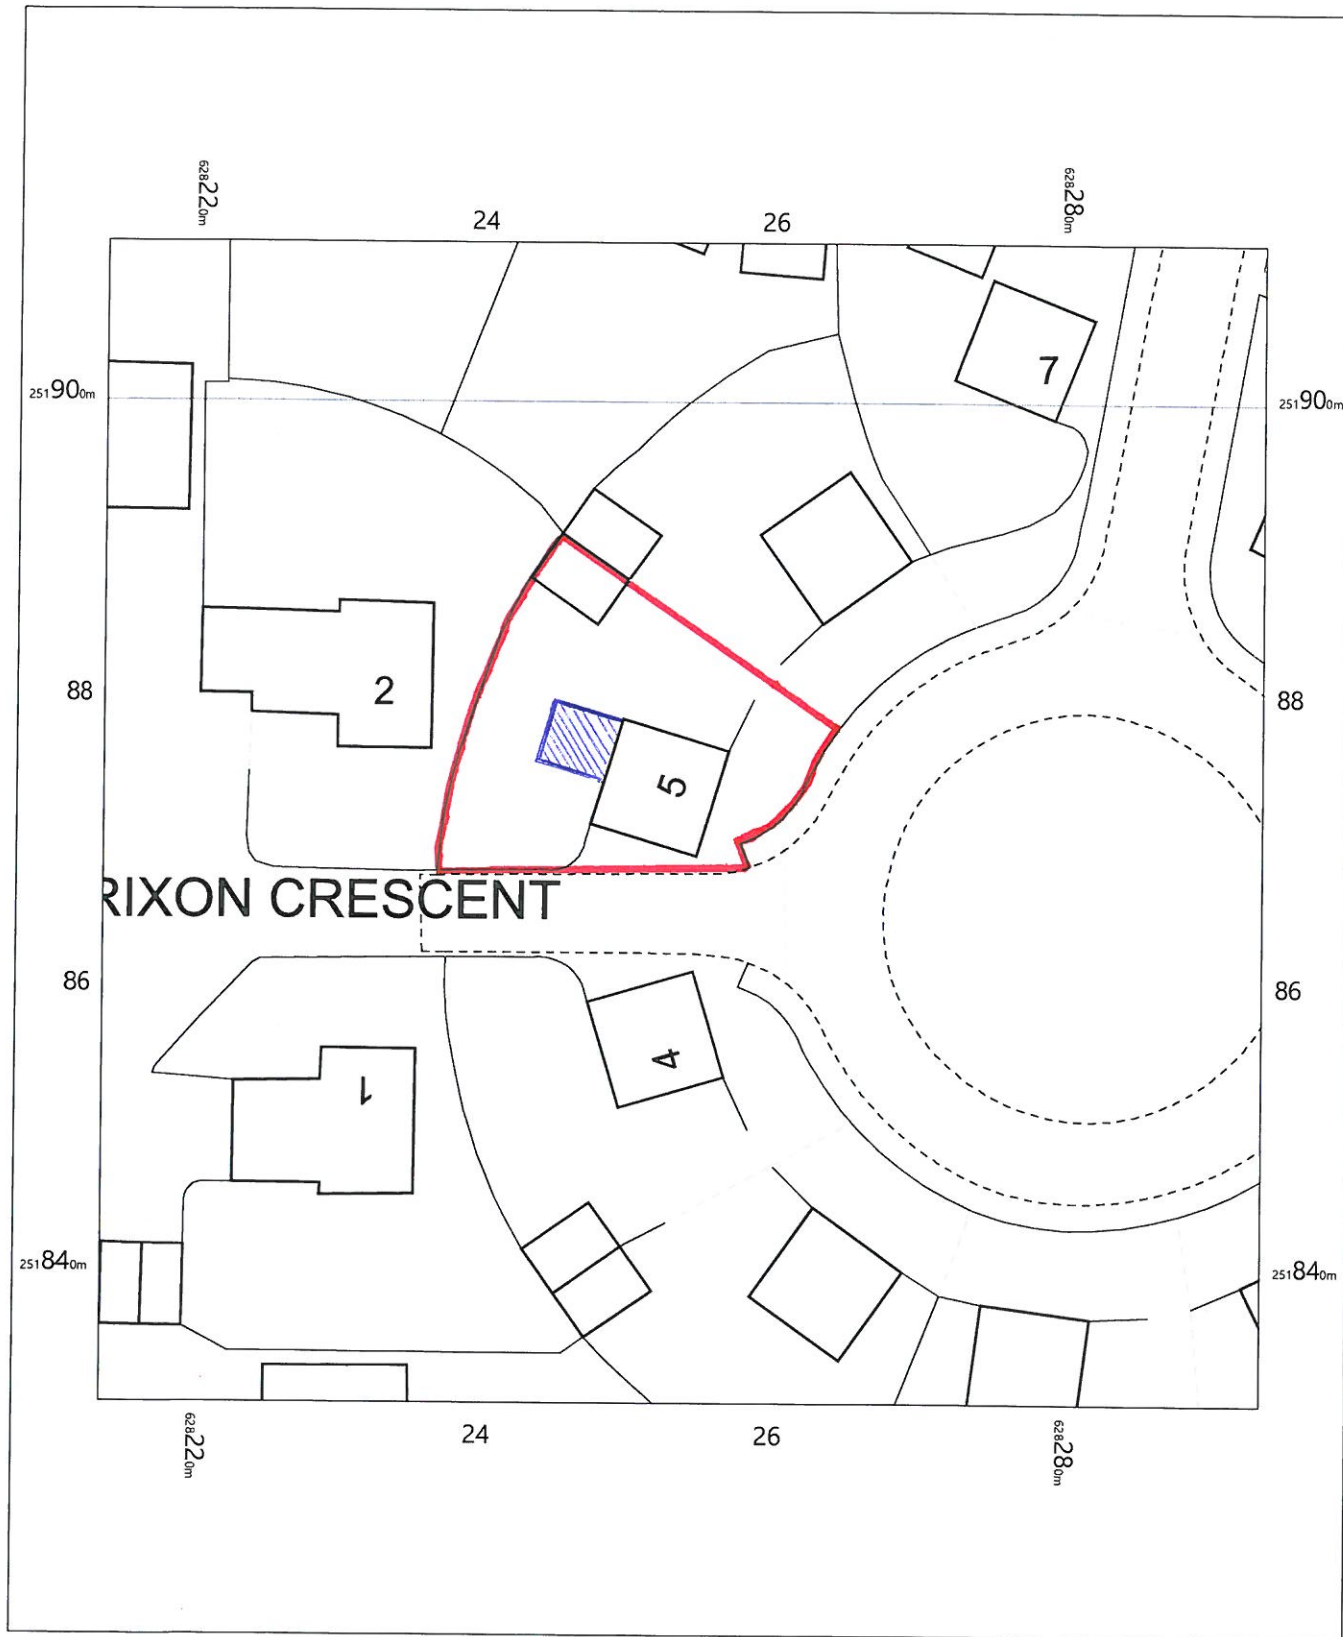

5 St Audreys Park Road

OS MasterMap 1250/2500/10000 scale
Wednesday, January 31, 2018, ID: BLJT-00686655
www.planningapplicationmaps.co.uk

1:500 scale print at A4, Centre: 628254 E, 251871 N

©Crown Copyright Ordnance Survey. Licence no. 100051661