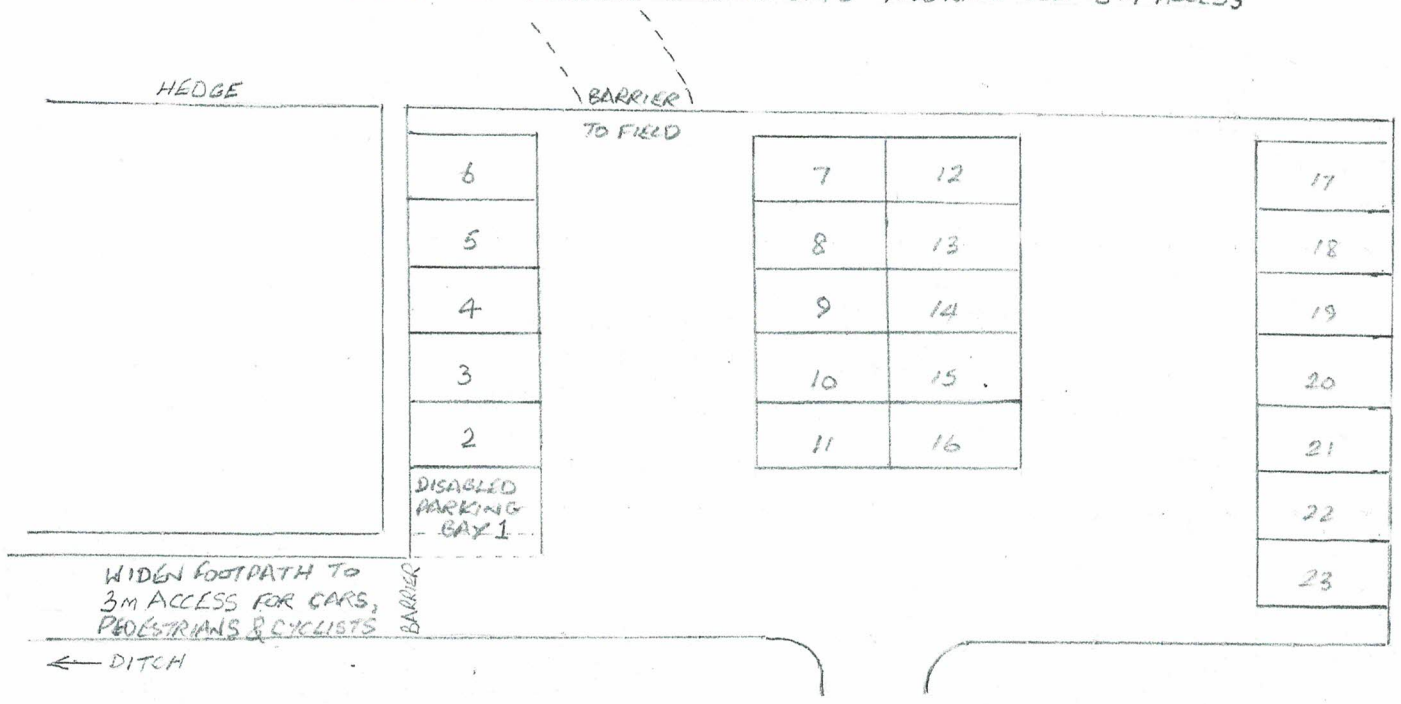

MELTON RECREATION GROUND

CAR PARK

SKETCH OF POSSIBLE PARKING BAYS - EXISTING LAYOUT

(5m x 2.5m)

• BEACON

SCALE 1cm = 2m

DRAWN 22.12.20

MELTON RECREATION GROUND

CAR PARK

SKETCH OF POSSIBLE PARKING BAYS ALLOWING FOR 3M ACCESS

SCALE: 1cm ≡ 2m

D. STEP 4.1.21