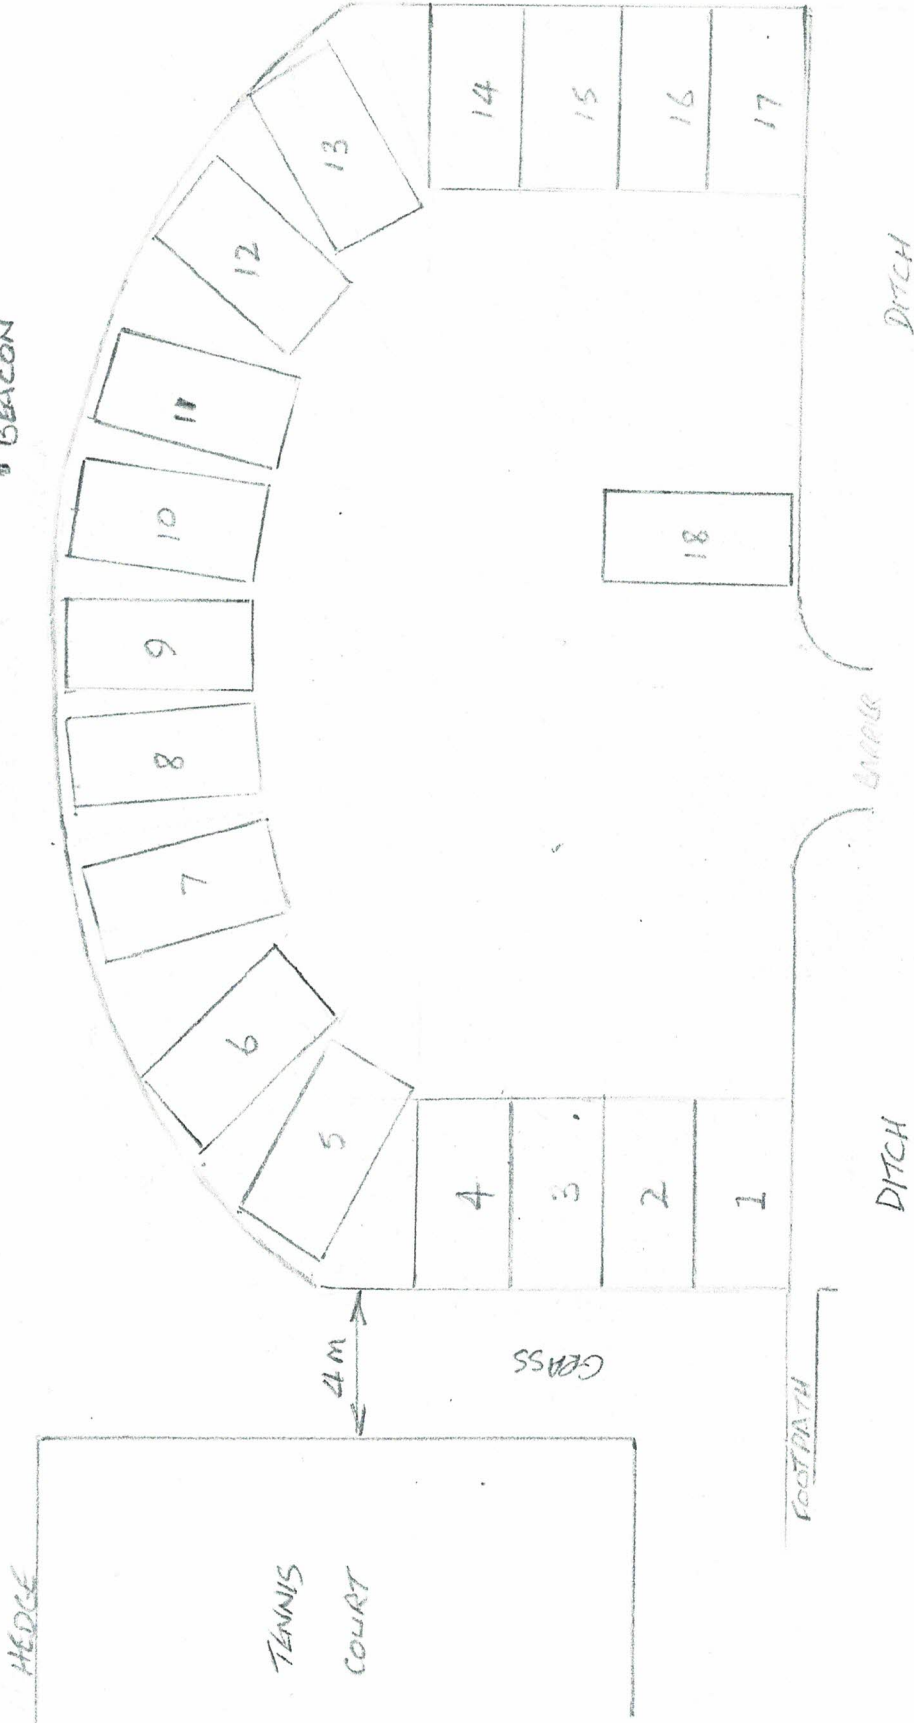

MELTON RECREATION GROUND

CAR PARK

SKETCH OF POSSIBLE PARKING BAYS - EXISTING LAYOUT

(5m x 2.5m)

• BEACON

SCALE 1cm = 2m

DRAWN 22.12.20

MELTON RECREATION GROUND

CAR PARK

SKETCH OF POSSIBLE PARKING BAYS ALLOWING FOR 3M ACCESS

SCALE: 1cm ≡ 2m

D. STEP 4.1.21